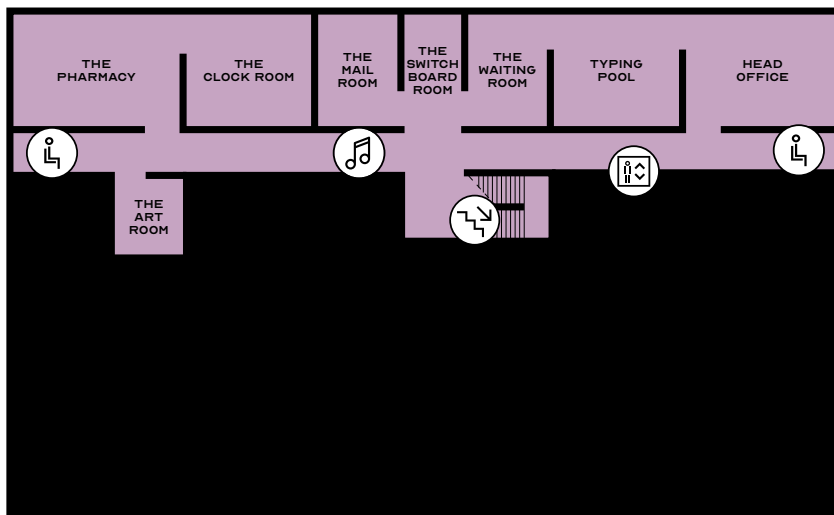

LOWER CENTENARIES

In the main Gallery building a universal access toilet (RH) is located on Ground Floor, and a universal access toilet (LH) on Rooftop level. Ambulant toilets are located on Rooftop level, and a Parent's / Carer's room on Ground Floor.

KEY

Low-light Space Soundscape played throughout

Toilets Lift Stairs Seating Ramp

Sensory and Access Map: *TIME · RONE*

LOWER AND UPPER CENTENARY GALLERIES

UPPER CENTENARIES

In the main Gallery building a universal access toilet (RH) is located on Ground Floor, and a universal access toilet (LH) on Rooftop level. Ambulant toilets are located on Rooftop level, and a Parent's / Carer's room on Ground Floor.

KEY

 Low-light Space  Soundscape played throughout

 Toilets  Lift  Stairs  Seating

Sensory and Access Map: *TIME · RONE*

LOWER AND UPPER CENTENARY GALLERIES

Sensory and Access Map: *TIME · RONE*

LOWER AND UPPER CENTENARY GALLERIES

Sensory and Access Map: *TIME · RONE*

LOWER AND UPPER CENTENARY GALLERIES

IMAGE CREDITS

TIME · RONE

Centenary Galleries, The Art Gallery of
Western Australia, Perth/Boorloo, 2024

Installation views:

pg 5: The Library