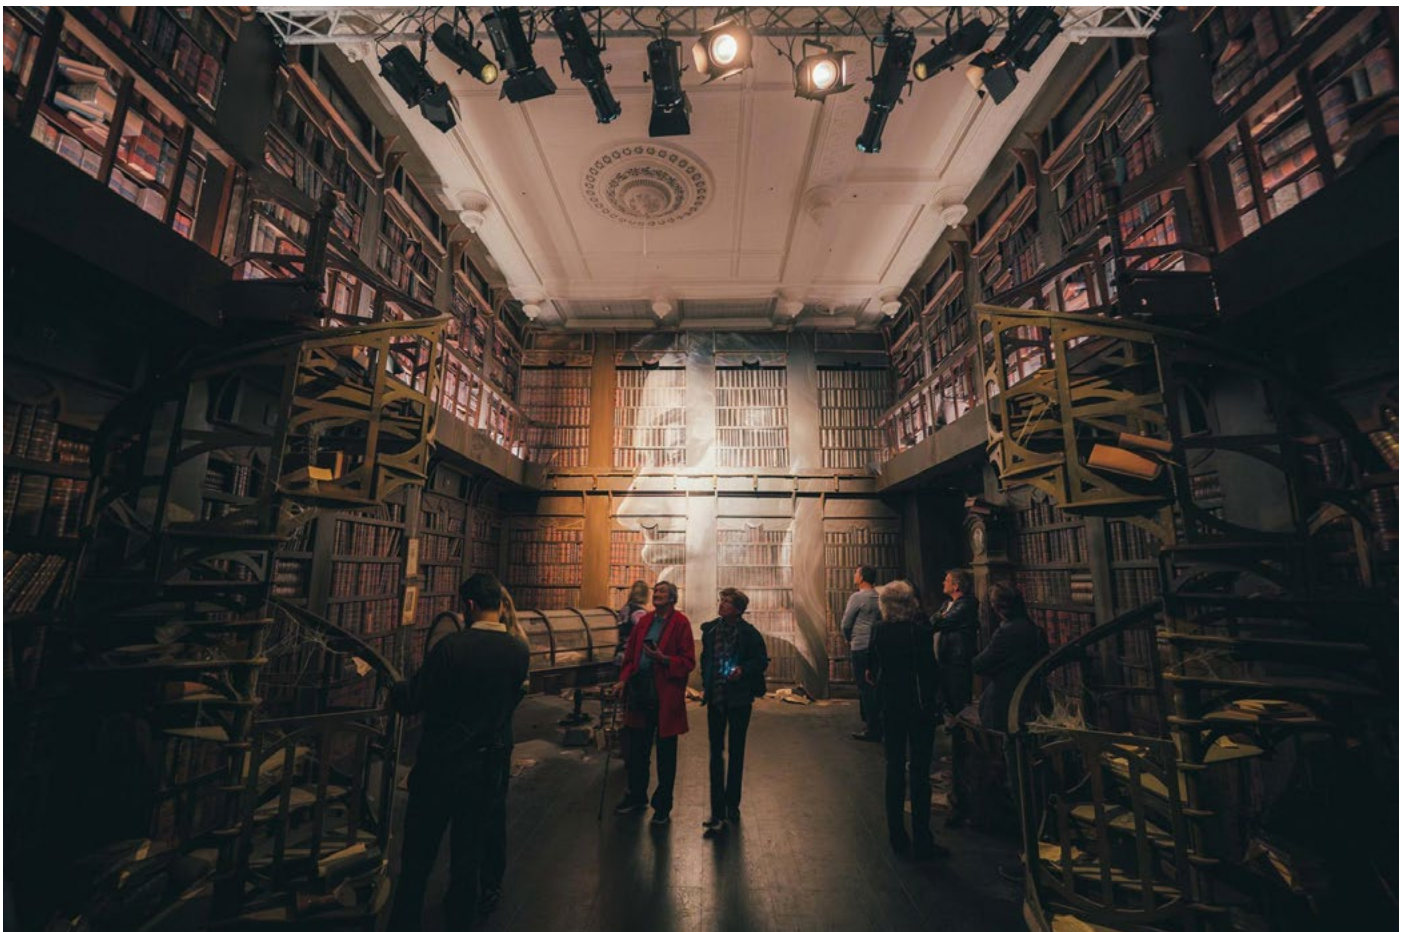

TIME · RONE

Sensory and Access Map

Introduction

Welcome to The Art Gallery of Western Australia. This Sensory and Access Map is designed to show where sensory elements, audio-visual content and seating is within this exhibition.

Visit artgallery.wa.gov.au/plan-your-visit for information on planning your visit and for more accessibility resources.

Sensory and Access Map: *TIME · RONE*

LOWER AND UPPER CENTENARY GALLERIES

All spaces can be accessed by wheelchair but movement within each room has some limitations. There is atmospheric music throughout. Noise-cancelling headphones are available from the Information Desk on request. There is low-lighting with dark displays and wall treatments throughout. Some of the spaces contain flickering lights. The nature of the displays means there are objects directly on the ground, so take care when moving around the exhibition.

KEY

Low-light Space Soundscape played throughout

Toilets Lift Stairs Seating Ramp

Sensory and Access Map: *TIME · RONE*

LOWER AND UPPER CENTENARY GALLERIES

UPPER CENTENARIES

In the main Gallery building a universal access toilet (RH) is located on Ground Floor, and a universal access toilet (LH) on Rooftop level. Ambulant toilets are located on Rooftop level, and a Parent's / Carer's room on Ground Floor.

KEY

 Low-light Space  Soundscape played throughout

 Toilets  Lift  Stairs  Seating

Sensory and Access Map: *TIME · RONE*

LOWER AND UPPER CENTENARY GALLERIES

Sensory and Access Map: *TIME · RONE*

LOWER AND UPPER CENTENARY GALLERIES